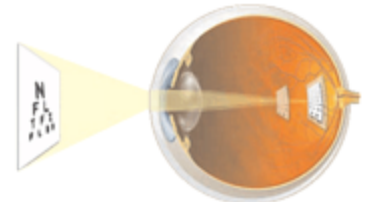

◆ **Aesthetics**

Slim & Sleek design
Lightweight, Compact, Attractive

◆ **Durability**

20,000 - 30,000 hours

◆ **Easy Wall Mounting**

Only two screws and plugs are required to mount
the LCD Vision Chart System to the wall

Easy Wall Mounting

◆ **Standard Accessories**

Remote Control, Power Adaptor, User Manual,
Remote Key Chart, Screws and Plugs for wall mount

◆ **Optional Accessories**

Table stand
Mounting bracket to mount M10 / M20 at Refraction Unit.

FEATURES

M20 High Definition 22" and M10 LED LCD Vision Acuity Chart System are maintenance free and offer numerous advantages over conventional chart projectors or other in the market available LCD Vision charts.