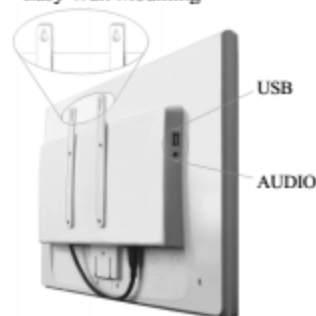

◆ **Aesthetics**

Slim & Sleek design
Lightweight, Compact, Attractive

◆ **Durability**

20,000 - 30,000 hours

◆ **Easy Wall Mounting**

Only two screws and plugs are required to mount
the LCD Vision Chart System to the wall

Easy Wall Mounting

◆ **Standard Accessories**

Remote Control, Power Adaptor, User Manual,
Remote Key Chart, Screws and Plugs for wall mount

◆ **Optional Accessories**

Table stand
Mounting bracket to mount M10 / M20 at Refraction Unit.